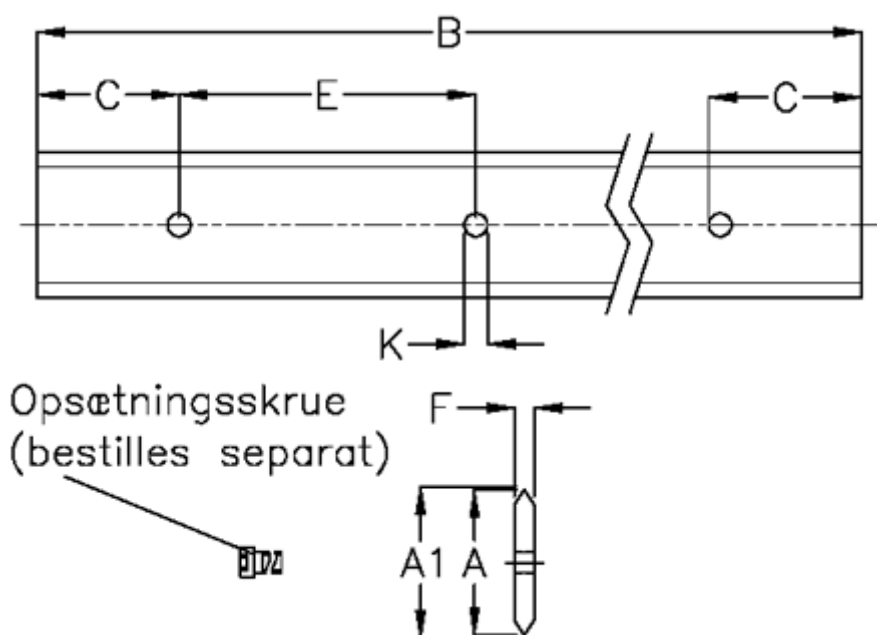

Article number: 059126266
Description: Hepco SL2 spacer slide
SS M 60-266

Measures

A	= 60	K	= 9.0
A1	= 60.81	Weight kg/1000	= 2650
B	= 266		
C	= 43.0		
E	= 90		
F	= 6.1		
For bearing	= 34		
For screw	= M8x20		